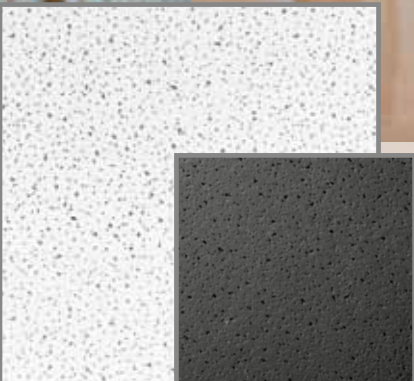

FINE FISSURED

www.armstrong.eu

FINE FISSURED

FINE FISSURED	BOARD	TEGULAR	MICROLOOK
	 Prelude XL ² /TLX 24 mm Prelude Sixty ²	 Prelude XL ² /TLX 24 mm Prelude Sixty ²	 Prelude XL ² /TL 15 mm Interlude XL ² 15 mm
	 15mm	 9.5mm 15mm 6.5mm (M) 7.5mm (D) 15° H	 4.5mm 8mm 15mm 15° H
600 x 600 x 15 mm	9121 M*	9122 M	9202 M
625 x 625 x 15 mm	9121 D	9122 D	
600 x 1200 x 15 mm	9120 M		

*Colours: Square edge board 600 x 600 mm is available in Black (BK).

EN ISO 354 &
EN ISO 11654

α_w	NRC	125	250	500	1000	2000	4000	Hz
0.60(H)	0.60	0.40	0.40	0.55	0.75	0.75	0.75	α_p

Sound Absorption Class = C